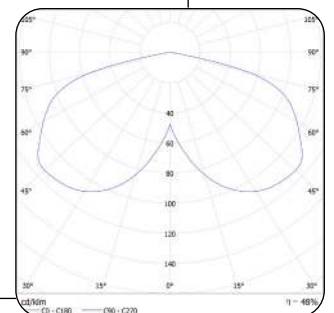

- cd/klm
- C0 - C180
- C90 - C270
- BEAM ANGLE