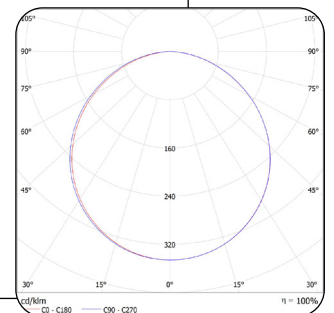

TECHNICAL DATA

	LLEDP1340	LLEDP1341	LLEDP1355
TOTAL POWER (W)	42W	55W	55W
SYSTEM OUTPUT (LM)	4200LM	6050LM	6050LM
EFFICACY (LM/W)	100	110	110
CCT (K)	3000 / 4000 / 6500K	3000 / 4000 / 6500K	3000 / 4000 / 6500K
CRI (Ra)	80	80	80
UGR	≤22	≤22	≤22
R9 VALUE	>10	>10	>10
BEAM ANGLE	110°	110°	110°
OPERATING VOLTAGE-VAC	220-240V	220-240V	220-240V
OPERATING TEMP °C	-20°C to 40°C	-20°C to 40°C	-20°C to 40°C
CURRENT (MA)	1050MA	1400MA	1400
RATED LIFE (HRS)	50 000HRS	50 000HRS	50 000HRS
POWER FACTOR	>0.95	>0.95	>0.95
DIMENSIONS	L:595 x W:595 x H:32mm	L:1195 x W:295 x H:32mm	L:1195 x W:595 x H:32mm

1. CD / KLM
2. C0 - C180
   - C90 - C270