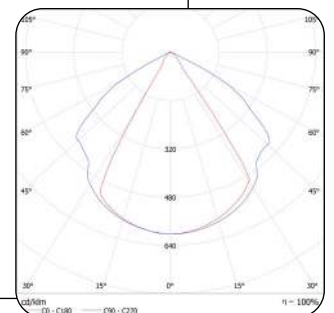

Indoor, Outdoor, Commercial, Residential, Hospitality, Retail

OPTIONS & ACCESSORIES

- The CAPRI is available as an Up/Down option for selection

TECHNICAL DATA

4549.2.3030

LAMP	LED
TOTAL POWER (W)	6W
SYSTEM OUTPUT	480LM
CCT (K)	3000 / 4000K
OPERATING VOLTAGE-VAC	220-240V
RATED LIFE (HRS)	30 000HRS
DIMENSIONS	W:240 x H:80 x D:40mm