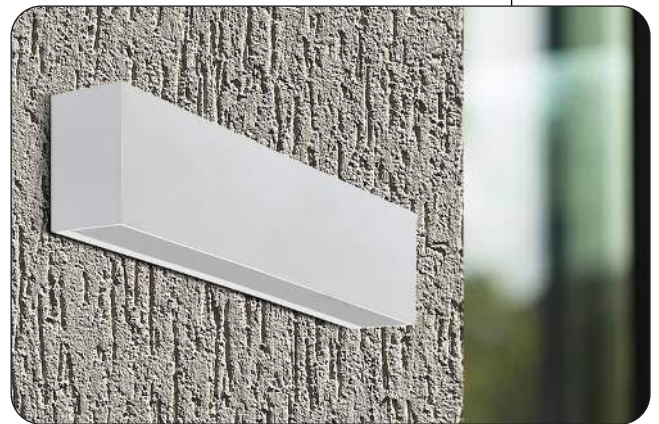

CD / KLM

- C0 - C180
- C90 - C270

E&OE MAY OCCUR

Lights By Linea
Since (1990)

Cape Town | 48 Marine Dr, Paarden Eiland | T: +27 21 511 6116
info@lightsbylinea.com | www.lightsbylinea.com