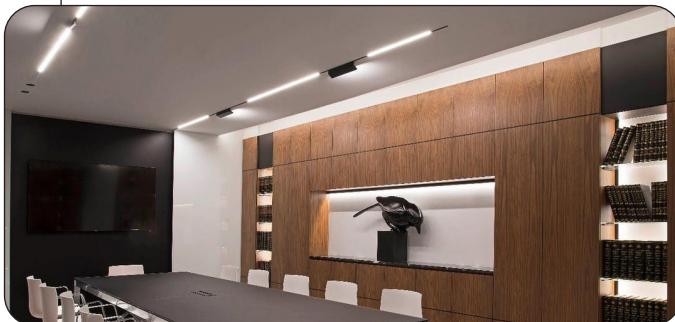

TECHNICAL DATA

	LF565619A	LF565719A	LF565819A	LF565919A	LF566019A
LAMP	LED	LED	LED	LED	LED
TOTAL POWER (W)	11.3W	20W	30W	40W	50W
SYSTEM OUTPUT (LM)	456LM	912LM	1368LM	1824LM	2280LM
CCT (K)	3000K	3000K	3000K	3000K	3000K
CRI (Ra)	80	80	80	80	80
BEAM ANGLE	180°	180°	180°	180°	180°
OPERATING VOLTAGE	48VDC	48VDC	48VDC	48VDC	48VDC
DIMENSIONS	L:300 x W:14.6 x H:24.5mm	L:600 x W:14.6 x H:24.5mm	L:900 x W:14.6 x H:24.5mm	L:1190 x W:14.6 x H:24.5mm	L:1490 x W:14.6 x H:24.5mm