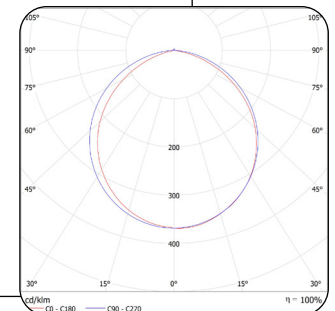

- C0 - C180
- C90 - C270